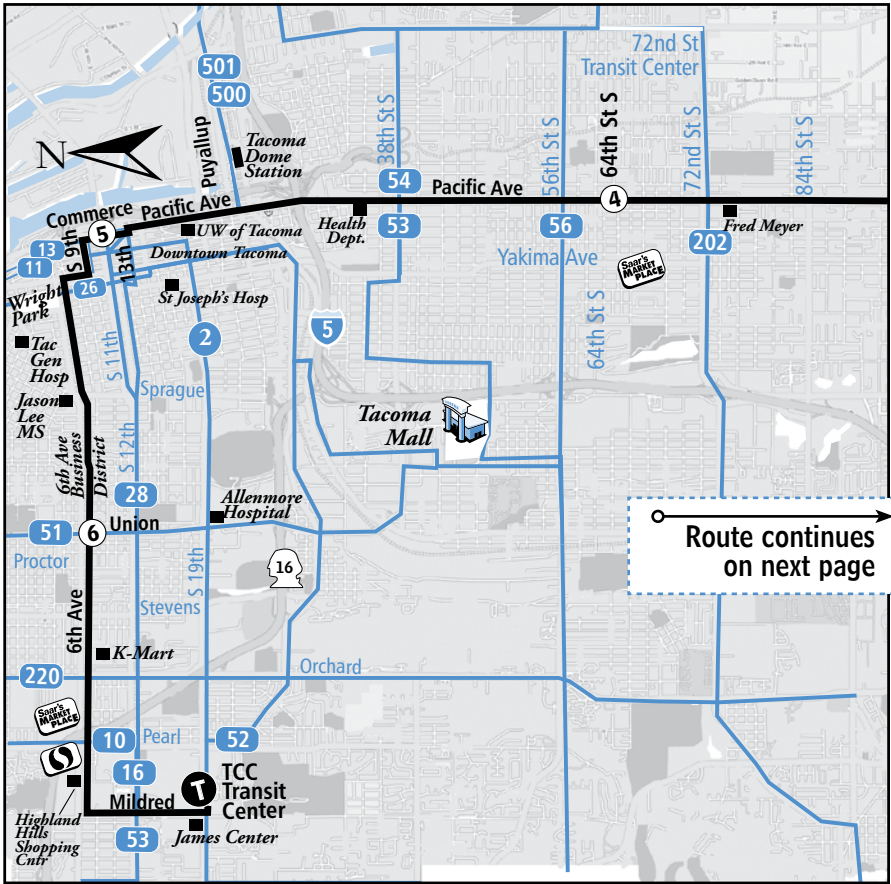

# 1 ROUTE

## 6th Ave-Pacific Ave-TCC to Mountain Hwy (SR7)

### One Great Route

Route 1 is hard to miss. It runs every 20 minutes for most of the day, Monday thru Friday, and every 30 minutes on Saturdays and Sundays. Starting by WalMart on SR 7, it travels the full length of Pacific Avenue. Route 1 then continues along vibrant 6th Avenue in Tacoma, to its final destination, Tacoma Community College.

## 6th Ave-Pacific Ave-TCC to Mountain Hwy (SR7)

Route continued  
on previous page