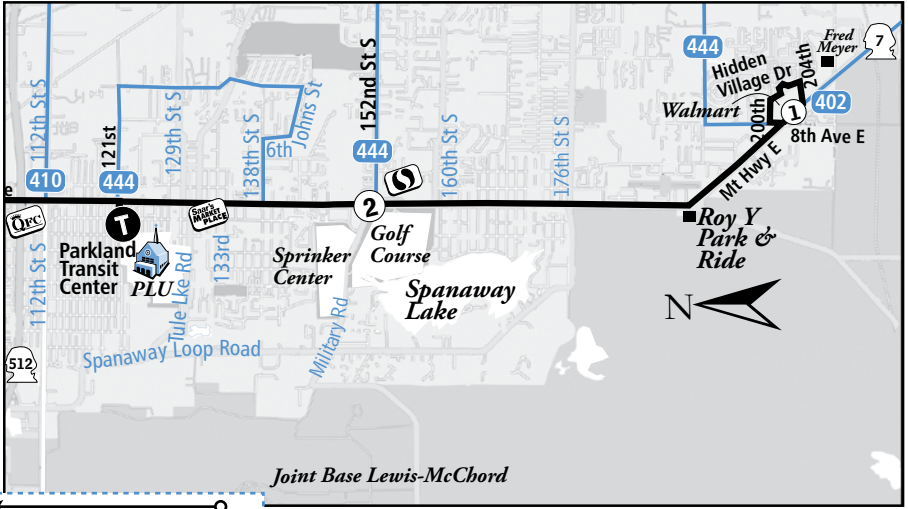

# 1 ROUTE

## 6th Ave-Pacific Ave-TCC to Mountain Hwy (SR7)

### One Great Route

Route 1 is hard to miss. It runs every 20 minutes for most of the day, Monday thru Friday, and every 30 minutes on Saturdays and Sundays. Starting by WalMart on SR 7, it travels the full length of Pacific Avenue. Route 1 then continues along vibrant 6th Avenue in Tacoma, to its final destination, Tacoma Community College.

## 6th Ave-Pacific Ave-TCC to Mountain Hwy (SR7)

Route continued  
on previous page