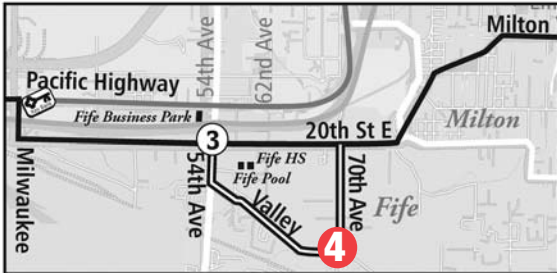

Route 501 Milton-Federal Way

On Weekdays, to better serve the work sites in Fife, Route 501 travels down Valley Ave and 70th Ave E on select trips. Check the map below and schedule for complete details.

== 501 Via Valley & 70th Ave operates during peak Weekday hours only.