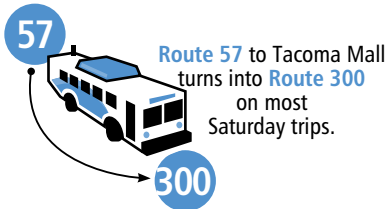

< - These trips do not continue as Route 300

Route 57 to Tacoma Mall
turns into Route 300
on most Weekday trips.

57 Saturdays

Downtown Tacoma to Tacoma Mall					Tacoma Mall to Downtown Tacoma				
10th & Commerce Zone F	19th & J St	State & Trafton	Pierce County Annex	Tacoma Mall Transit Center	Tacoma Mall Transit Center	Pierce County Annex	State & Trafton	19th & J St	10th & Commerce
1	2	3	4	T	T	4	3	2	1
9:58 _{am}	10:07	10:12	10:21	10:38	9:15 _{am}	9:20	9:31	9:37	9:45
10:58	11:07	11:12	11:21	11:38	10:15	10:21	10:33	10:39	10:47
11:58	12:07 _{pm}	12:12	12:21	12:39	11:15	11:22	11:34	11:40	11:48
12:58	1:07	1:12	1:21	1:39	12:15 _{pm}	12:24	12:36	12:42	12:50
1:58	2:07	2:12	2:21	2:39	1:15	1:24	1:36	1:42	1:50
2:58	3:07	3:12	3:21	3:39	2:15	2:26	2:38	2:44	2:52
3:58	4:07	4:12	4:21	4:37	3:15	3:26	3:38	3:44	3:52
4:58	5:07	5:12	5:21	5:37	4:15	4:26	4:38	4:44	4:52
5:58	6:07	6:12	6:21	6:37	5:15	5:25	5:37	5:43	5:51
6:58	7:07	7:12	7:19	7:34	6:15	6:22	6:34	6:40	6:48
7:58	8:07	8:12	8:19	8:33<	7:15	7:20	7:32	7:38	7:46

< - This trip does not continue as Route 300

57 Sundays

Downtown Tacoma to Tacoma Mall					Tacoma Mall to Downtown Tacoma				
10th & Commerce Zone F	19th & J St	State & Trafton	Pierce County Annex	Tacoma Mall Transit Center	Tacoma Mall Transit Center	Pierce County Annex	State & Trafton	19th & J St	10th & Commerce
1	2	3	4	T	T	4	3	2	1
9:03am	9:12	9:17	9:28	9:40	9:15am	9:20	9:31	9:37	9:45
10:03	10:12	10:17	10:28	10:40	10:15	10:21	10:33	10:39	10:47
11:03	11:12	11:17	11:28	11:40	11:15	11:21	11:33	11:39	11:47
12:03pm	12:12	12:17	12:28	12:40	12:15pm	12:22	12:34	12:40	12:48
1:03	1:12	1:17	1:28	1:40	1:15	1:24	1:36	1:42	1:50
2:03	2:12	2:17	2:28	2:40	2:15	2:24	2:36	2:42	2:50
3:03	3:12	3:17	3:28	3:40	3:15	3:26	3:38	3:44	3:52
4:03	4:12	4:17	4:28	4:40	4:15	4:26	4:38	4:44	4:52

Route 57 to Tacoma Mall turns into Route 300 on all Sunday trips.