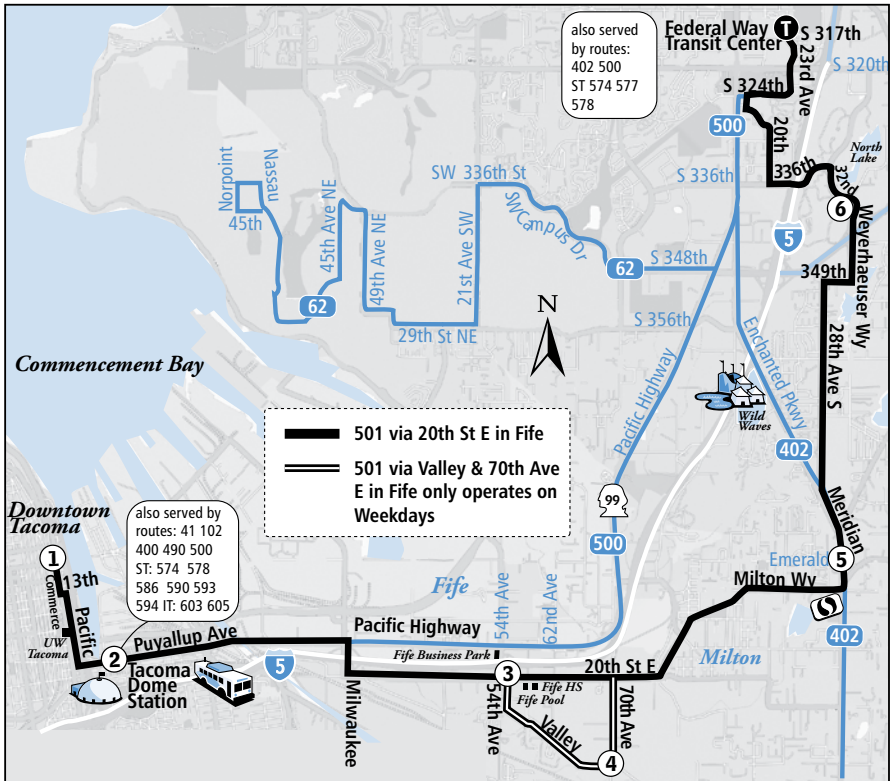

Milton-Federal Way-Downtown Tacoma to Federal Way via Milton

501 Weekdays • Northbound**Downtown Tacoma to Milton to Federal Way**

10th & Commerce Zone B	Tacoma Dome Station	Fife 20th St & 54th Ave	Valley & 70th Ave	Edgewood Meridian & Emerald	Weyerhaeuser & 32nd Dr S	Federal Way TC Bay 1
1	2	3	4	5	6	T
5:57 _{am}	6:06	6:15	6:19	6:30	6:39	6:50
6:57	7:06	7:15	7:19	7:30	7:39	7:50
7:57	8:06	8:15	8:19	8:30	8:39	8:50
8:57	9:06	9:15	9:19	9:30	9:39	9:50
9:58	10:07	10:17	-----	10:31	10:40	10:50
10:58	11:07	11:17	-----	11:31	11:40	11:50
12:01_{pm}	12:11	12:21	-----	12:35	12:45	12:55
1:01	1:11	1:21	-----	1:35	1:45	1:55
1:59	2:09	2:19	-----	2:34	2:44	2:54
2:57	3:08	3:18	-----	3:35	3:45	3:55
4:02	4:11	4:20	4:24	4:35	4:44	4:55
5:02	5:11	5:20	5:24	5:35	5:44	5:55
6:02	6:11	6:20	6:24	6:35	6:44	6:55
7:04	7:12	7:21	-----	7:36	7:45	7:55
8:07	8:15	8:23	-----	8:37	8:46	8:55

Sat – These trips only operate on Saturdays

Federal Way to Milton to Downtown Tacoma

Federal Way TC Bay 5	Weyerhaeuser & 32nd Dr S	Edgewood Meridian & Emerald	Fife 20th & 54th Ave	Tacoma Dome Station	10th & Commerce
T	6	5	3	2	1
8:07 _{am}	8:16	8:25	8:34	8:43	8:51
10:07	10:17	10:26	10:35	10:45	10:55
12:07_{pm}	12:17	12:26	12:35	12:45	12:55
2:07	2:17	2:26	2:35	2:45	2:55
4:07	4:17	4:26	4:35	4:45	4:55
6:07_{Sat}	6:16_{Sat}	6:25_{Sat}	6:34_{Sat}	6:43_{Sat}	6:51_{Sat}