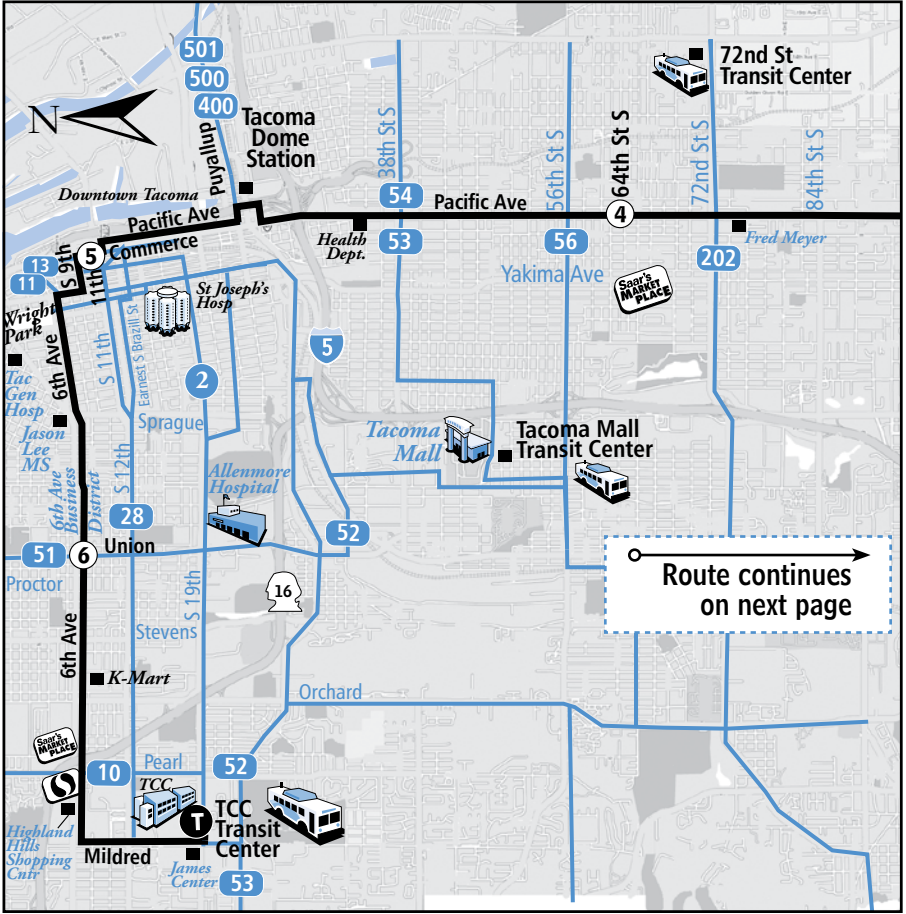

1 ROUTE

6th Ave-Pacific Ave-TCC to Mountain Hwy (SR7)

One Great Route

Route 1 is hard to miss. It runs every 20 minutes for most of the day, Monday thru Friday, and every 30 minutes on Saturdays and Sundays. Starting by Walmart on SR 7, it travels the full length of Pacific Avenue. Route 1 then continues along vibrant 6th Avenue in Tacoma, to its final destination, Tacoma Community College.

1
ROUTE

6th Ave-Pacific Ave-TCC to Mountain Hwy (SR7)

← ○
Route continued
on previous page

6th Ave-Pacific Ave-TCC to Mountain Hwy (SR7)

1 Weekday Mornings & Afternoons

TCC to Mountain Highway (SR 7)

TCC Transit Center	6 th & Union	10 th & Commerce Zone A	64 th & Pacific	Parkland Transit Center	Military & Pacific	SR 7 & 8 th Ave Walmart
T	6	5	4	T	2	1
4:47 ^{am}	4:55	5:08	5:24	5:37	5:41	5:53
5:07	5:15	5:28	5:44	5:57	6:01	6:13
5:27	5:35	5:48	6:05	6:20	6:25	6:37
5:47	5:55	6:08	6:26	6:41	6:46	6:59
6:07	6:15	6:28	6:46	7:02	7:07	7:20
6:27	6:35	6:48	7:06	7:22	7:27	7:40
6:47	6:55	7:08	7:27	7:44	7:50	8:03
7:07	7:15	7:29	7:49	8:06	8:11	8:24
7:27	7:36	7:51	8:11	8:28	8:33	8:47
7:46	7:55	8:09	8:28	8:45	8:50	9:04
8:06	8:15	8:29	8:48	9:05	9:10	9:24
8:26	8:34	8:49	9:08	9:25	9:30	9:43
8:46	8:55	9:12	9:32	9:49	9:55	10:08
9:06	9:14	9:31	9:51	10:08	10:14	10:28
9:26	9:35	9:51	10:10	10:27	10:33	10:47
9:46	9:56	10:12	10:31	10:49	10:54	11:07
10:06	10:16	10:32	10:51	11:09	11:14	11:27
10:26	10:36	10:53	11:14	11:32	11:38	11:51
10:46	10:56	11:13	11:34	11:52	11:58	12:12
11:06	11:16	11:33	11:54	12:12	12:18	12:32
11:26	11:37	11:53	12:14	12:31	12:37	12:51
11:45	11:56	12:12	12:33	12:50	12:56	1:10
12:05^{pm}	12:16	12:32	12:53	1:10	1:16	1:30
12:25	12:36	12:54	1:15	1:33	1:39	1:53