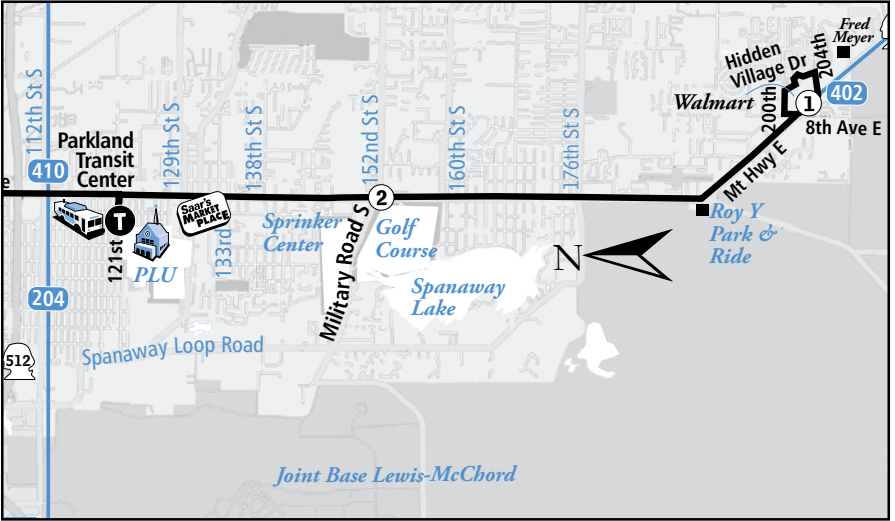

1 ROUTE

6th Ave-Pacific Ave-TCC to Mountain Hwy (SR7)

One Great Route

Route 1 is hard to miss. It runs every 20 minutes for most of the day, Monday thru Friday, and every 30 minutes on Saturdays and Sundays. Starting by Walmart on SR 7, it travels the full length of Pacific Avenue. Route 1 then continues along vibrant 6th Avenue in Tacoma, to its final destination, Tacoma Community College.

1
ROUTE

6th Ave-Pacific Ave-TCC to Mountain Hwy (SR7)

← ○
Route continued
on previous page

6th Ave-Pacific Ave-TCC to Mountain Hwy (SR7)

1 Weekday Mornings & Afternoons

TCC to Mountain Highway (SR 7)

TCC Transit Center	6 th & Union	10 th & Commerce Zone A	64 th & Pacific	Parkland Transit Center	Military & Pacific	SR 7 & 8 th Ave Walmart
T	6	5	4	T	2	1
4:47 ^{am}	4:55	5:08	5:24	5:37	5:41	5:53
5:07	5:15	5:28	5:44	5:57	6:01	6:13
5:27	5:35	5:48	6:05	6:20	6:25	6:37
5:47	5:55	6:08	6:26	6:41	6:46	6:59
6:07	6:15	6:28	6:46	7:02	7:07	7:20
6:27	6:35	6:48	7:06	7:22	7:27	7:40
6:47	6:55	7:08	7:27	7:44	7:50	8:03
7:07	7:15	7:29	7:49	8:06	8:11	8:24
7:27	7:36	7:51	8:11	8:28	8:33	8:47
7:46	7:55	8:09	8:28	8:45	8:50	9:04
8:06	8:15	8:29	8:48	9:05	9:10	9:24
8:26	8:34	8:49	9:08	9:25	9:30	9:43
8:46	8:55	9:12	9:32	9:49	9:55	10:08
9:06	9:14	9:31	9:51	10:08	10:14	10:28
9:26	9:35	9:51	10:10	10:27	10:33	10:47
9:46	9:56	10:12	10:31	10:49	10:54	11:07
10:06	10:16	10:32	10:51	11:09	11:14	11:27
10:26	10:36	10:53	11:14	11:32	11:38	11:51
10:46	10:56	11:13	11:34	11:52	11:58	12:12
11:06	11:16	11:33	11:54	12:12	12:18	12:32
11:26	11:37	11:53	12:14	12:31	12:37	12:51
11:45	11:56	12:12	12:33	12:50	12:56	1:10
12:05^{pm}	12:16	12:32	12:53	1:10	1:16	1:30
12:25	12:36	12:54	1:15	1:33	1:39	1:53