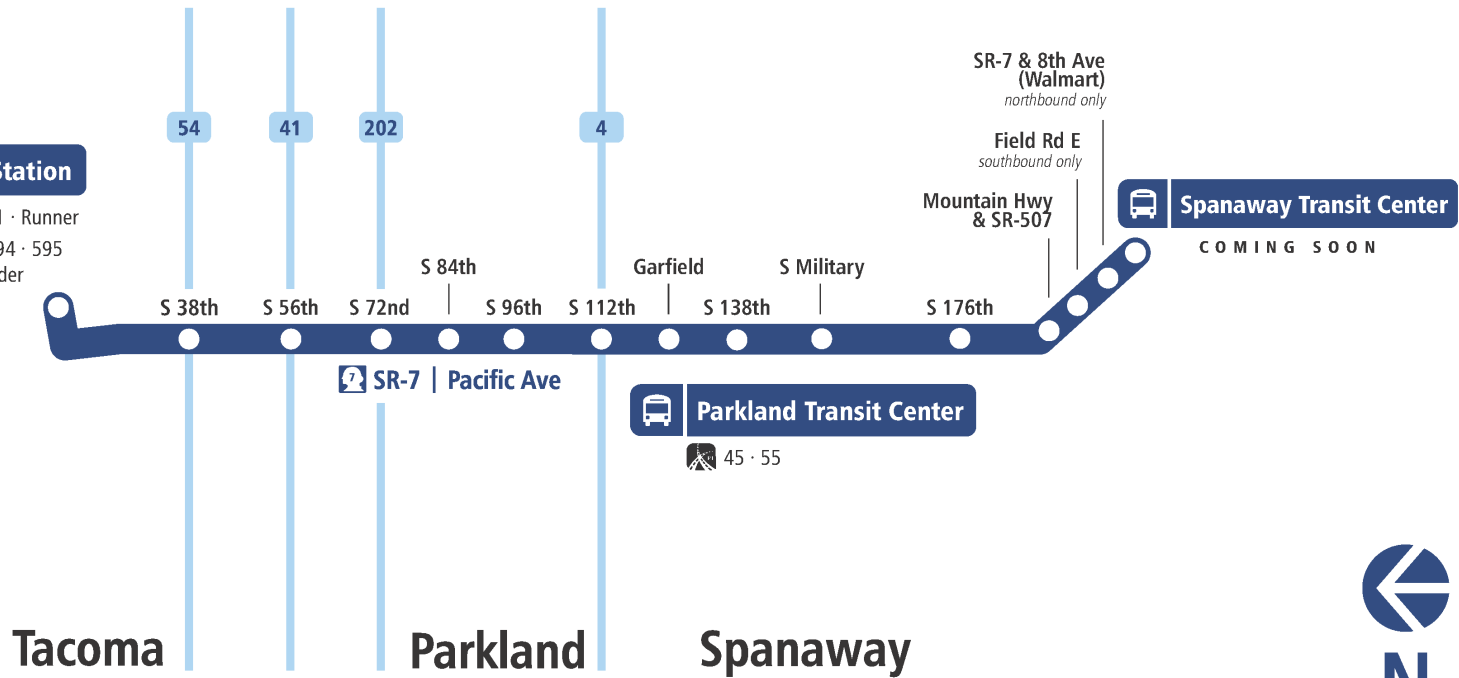

Stream Community Line Tacoma - Spanaway

COMMUNITY LINE

Tacoma Dome Station

41 · 400 · 500 · 501 · Runner
 574 · 586 · 590 · 594 · 595
 Tacoma Link · Sounder

Scan To Learn More
 View an interactive map,
 timetables and fare info

- Community Line Stations
- Transit Hubs
- Intersecting Routes**
 Route 1 connects along
 SR-7 | Pacific Avenue

Stream Community Line Tacoma - Spanaway | SR 7 & 8th Ave - Walmart to Tacoma Dome Station - Zone D

WEEKDAY

SR 7 & 8th Ave - Walmart	Pacific Ave & 112th St	Tacoma Dome Station - Zone D
05:40 AM	05:58 AM *	06:19 AM *
06:00 AM	06:18 AM *	06:39 AM *
06:20 AM	06:38 AM *	06:59 AM *
06:40 AM	06:58 AM *	07:19 AM *
07:00 AM	07:18 AM *	07:39 AM *
07:20 AM	07:38 AM *	07:59 AM *
07:40 AM	07:58 AM *	08:19 AM *
04:10 PM	04:31 PM *	04:55 PM *
04:30 PM	04:51 PM *	05:15 PM *
04:50 PM	05:11 PM *	05:35 PM *
05:10 PM	05:31 PM *	05:55 PM *
05:30 PM	05:51 PM *	06:15 PM *
05:50 PM	06:11 PM *	06:35 PM *
06:10 PM	06:31 PM *	06:55 PM *
06:30 PM	06:51 PM *	07:15 PM *
06:50 PM	07:11 PM *	07:35 PM *
07:10 PM	07:31 PM *	07:55 PM *
SR 7 & 8th Ave - Walmart	Pacific Ave & 112th St	Tacoma Dome Station - Zone D

* Estimated arrival

Stream Community Line Tacoma - Spanaway | Tacoma Dome Station - Zone A to SR 7 & 8th Ave - Walmart

WEEKDAY

Tacoma Dome Station - Zone A	Pacific Ave S & S 112th St	SR 7 & 8th Ave - Walmart
05:35 AM	05:56 AM *	06:28 AM *
05:55 AM	06:16 AM *	06:48 AM *
06:15 AM	06:36 AM *	07:08 AM *
06:35 AM	06:56 AM *	07:28 AM *
06:55 AM	07:16 AM *	07:48 AM *
07:15 AM	07:36 AM *	08:08 AM *
07:35 AM	07:56 AM *	08:28 AM *
04:05 PM	04:29 PM *	05:04 PM *
04:25 PM	04:49 PM *	05:24 PM *
04:45 PM	05:09 PM *	05:44 PM *
05:05 PM	05:29 PM *	06:04 PM *
05:25 PM	05:49 PM *	06:24 PM *
05:45 PM	06:09 PM *	06:44 PM *
06:05 PM	06:29 PM *	07:04 PM *
06:25 PM	06:49 PM *	07:24 PM *
06:45 PM	07:09 PM *	07:44 PM *
07:05 PM	07:29 PM *	08:04 PM *
Tacoma Dome Station - Zone A	Pacific Ave S & S 112th St	SR 7 & 8th Ave - Walmart