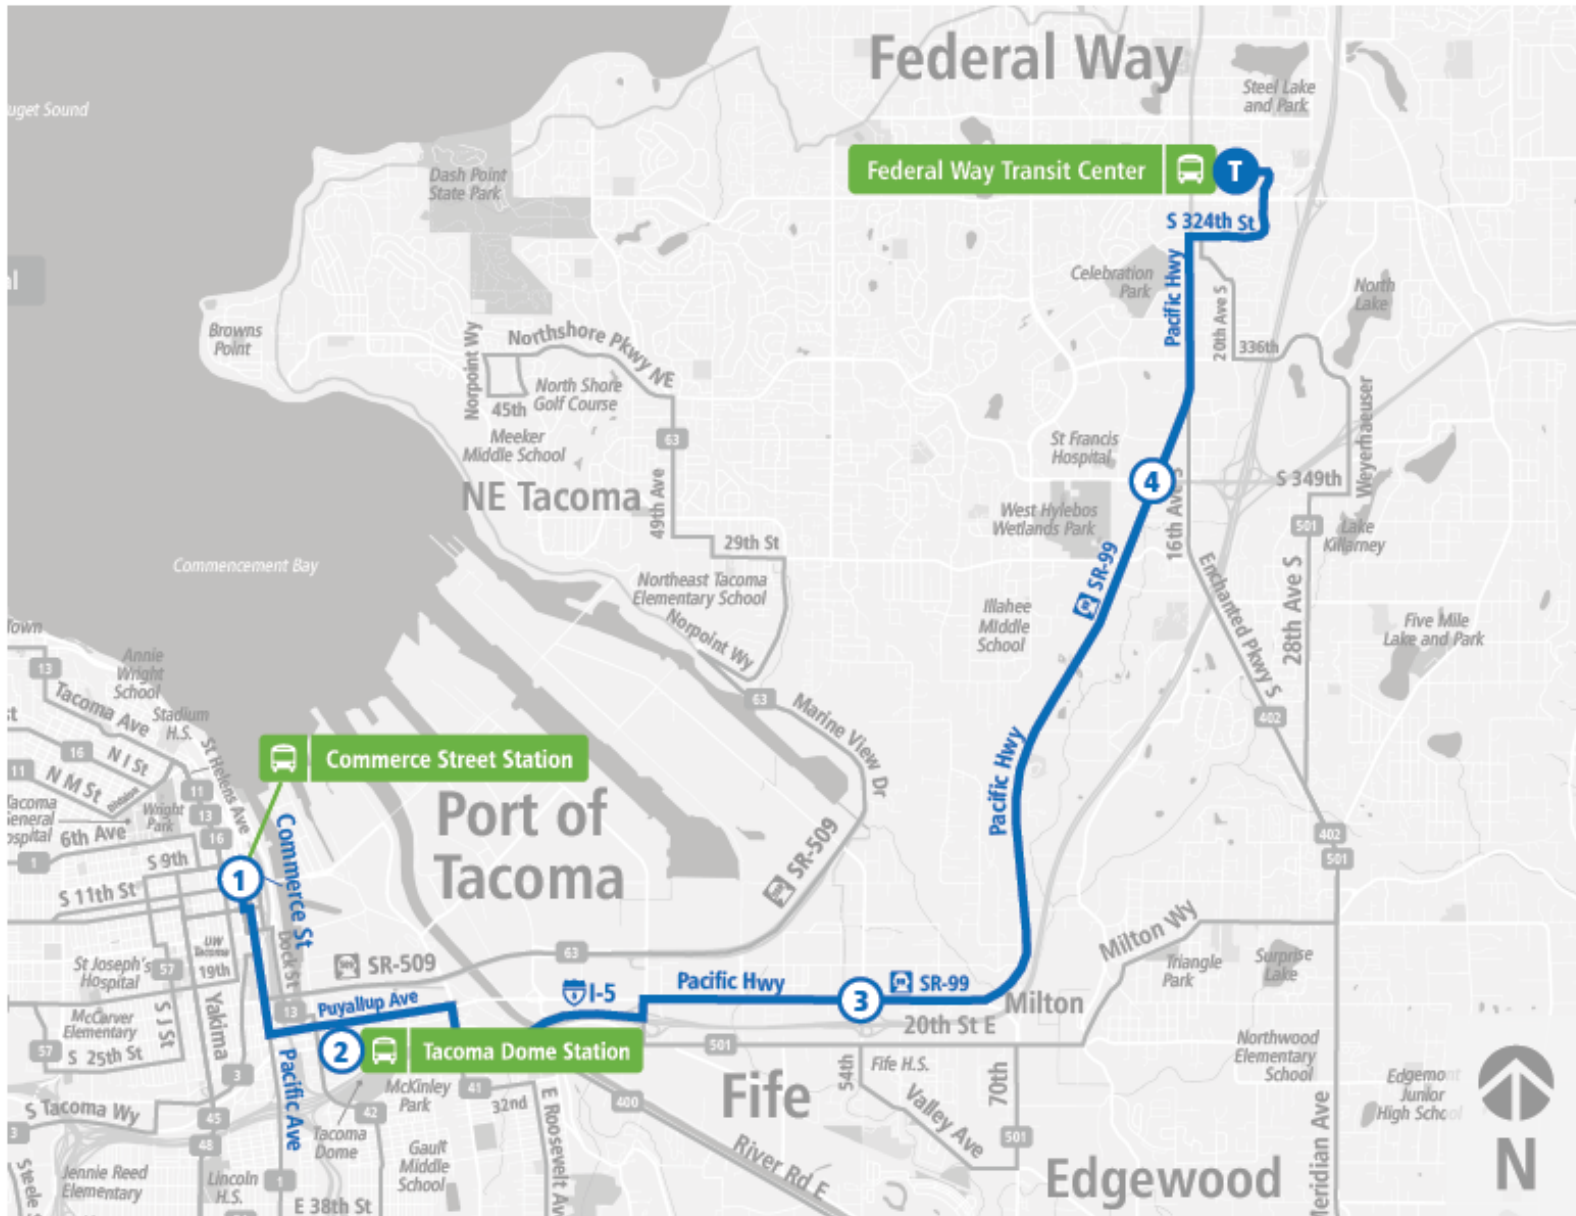

Route 500 Federal Way

Route 500 Federal Way | Commerce St Station - Zone B to Federal Way Tc BAY 1

WEEKDAY

Commerce St Station - Zone B	Tacoma Dome Station - Zone C	Pacific Hwy E & 52nd Ave E	Pacific Hwy & S 348th St	Federal Way Tc BAY 1
04:57 AM	05:05 AM	05:17 AM	05:29 AM	05:39 AM
05:57 AM	06:05 AM	06:17 AM	06:29 AM	06:40 AM
07:05 AM	07:14 AM	07:27 AM	07:40 AM	07:53 AM
07:57 AM	08:06 AM	08:19 AM	08:32 AM	08:45 AM
08:57 AM	09:06 AM	09:19 AM	09:32 AM	09:46 AM
09:57 AM	10:06 AM	10:20 AM	10:33 AM	10:49 AM
10:57 AM	11:06 AM	11:20 AM	11:34 AM	11:50 AM
11:57 AM	12:07 PM	12:21 PM	12:35 PM	12:51 PM
12:57 PM	01:07 PM	01:21 PM	01:35 PM	01:51 PM
01:57 PM	02:08 PM	02:23 PM	02:39 PM	02:55 PM
02:57 PM	03:09 PM	03:25 PM	03:41 PM	03:57 PM
03:57 PM	04:10 PM	04:27 PM	04:43 PM	04:59 PM
04:57 PM	05:10 PM	05:25 PM	05:40 PM	05:54 PM
05:57 PM	06:07 PM	06:20 PM	06:35 PM	06:49 PM
06:57 PM	07:06 PM	07:17 PM	07:30 PM	07:44 PM
07:57 PM	08:06 PM	08:17 PM	08:30 PM	08:44 PM
08:57 PM	09:06 PM	09:17 PM	09:30 PM	09:44 PM
09:57 PM	10:06 PM	10:17 PM	10:30 PM	10:44 PM
Commerce St Station - Zone B	Tacoma Dome Station - Zone C	Pacific Hwy E & 52nd Ave E	Pacific Hwy & S 348th St	Federal Way Tc BAY 1