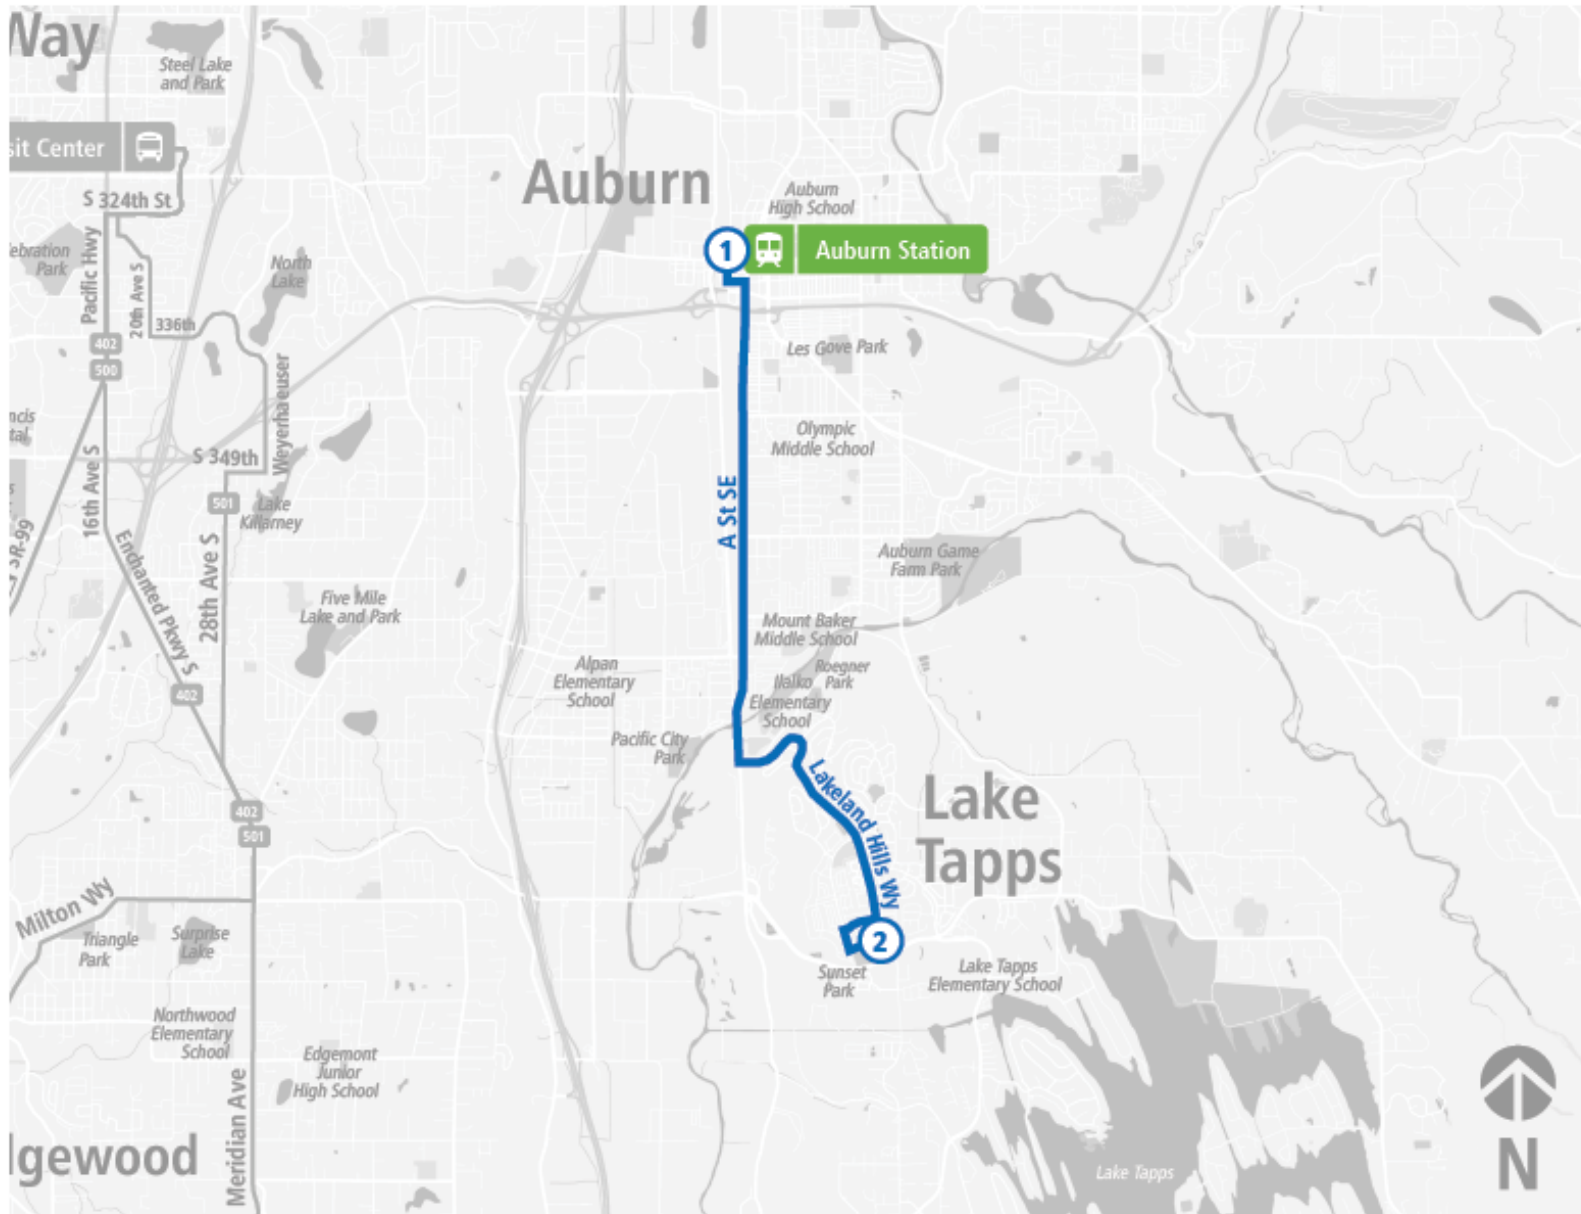

Route 497 Lakeland Hills Express

Route 497 Lakeland Hills Express | 69th St SE & Lakeland Hills Way to Auburn Transit Center BAY 4

WEEKDAY

69th St SE & Lakeland Hills Way	Auburn Transit Center BAY 4
04:49 AM	05:04 AM
05:14 AM	05:29 AM
05:39 AM	05:55 AM
05:59 AM	06:15 AM
06:19 AM	06:35 AM
06:39 AM	06:55 AM
06:59 AM	07:15 AM
07:19 AM	07:35 AM
07:49 AM	08:05 AM
69th St SE & Lakeland Hills Way	Auburn Transit Center BAY 4

Route 497 Lakeland Hills Express | Auburn Transit Center BAY 4 to 69th St SE & Lakeland Hills Way

WEEKDAY

Auburn Transit Center BAY 4	69th St SE & Lakeland Hills Way
03:08 PM *	03:28 PM
04:08 PM *	04:28 PM
04:38 PM *	04:58 PM
05:08 PM *	05:27 PM
05:38 PM *	05:57 PM
06:08 PM *	06:25 PM
06:20 PM *	06:55 PM
07:08 PM *	07:25 PM
Auburn Transit Center BAY 4	69th St SE & Lakeland Hills Way

* These trips will wait for Sounder connections before departing.