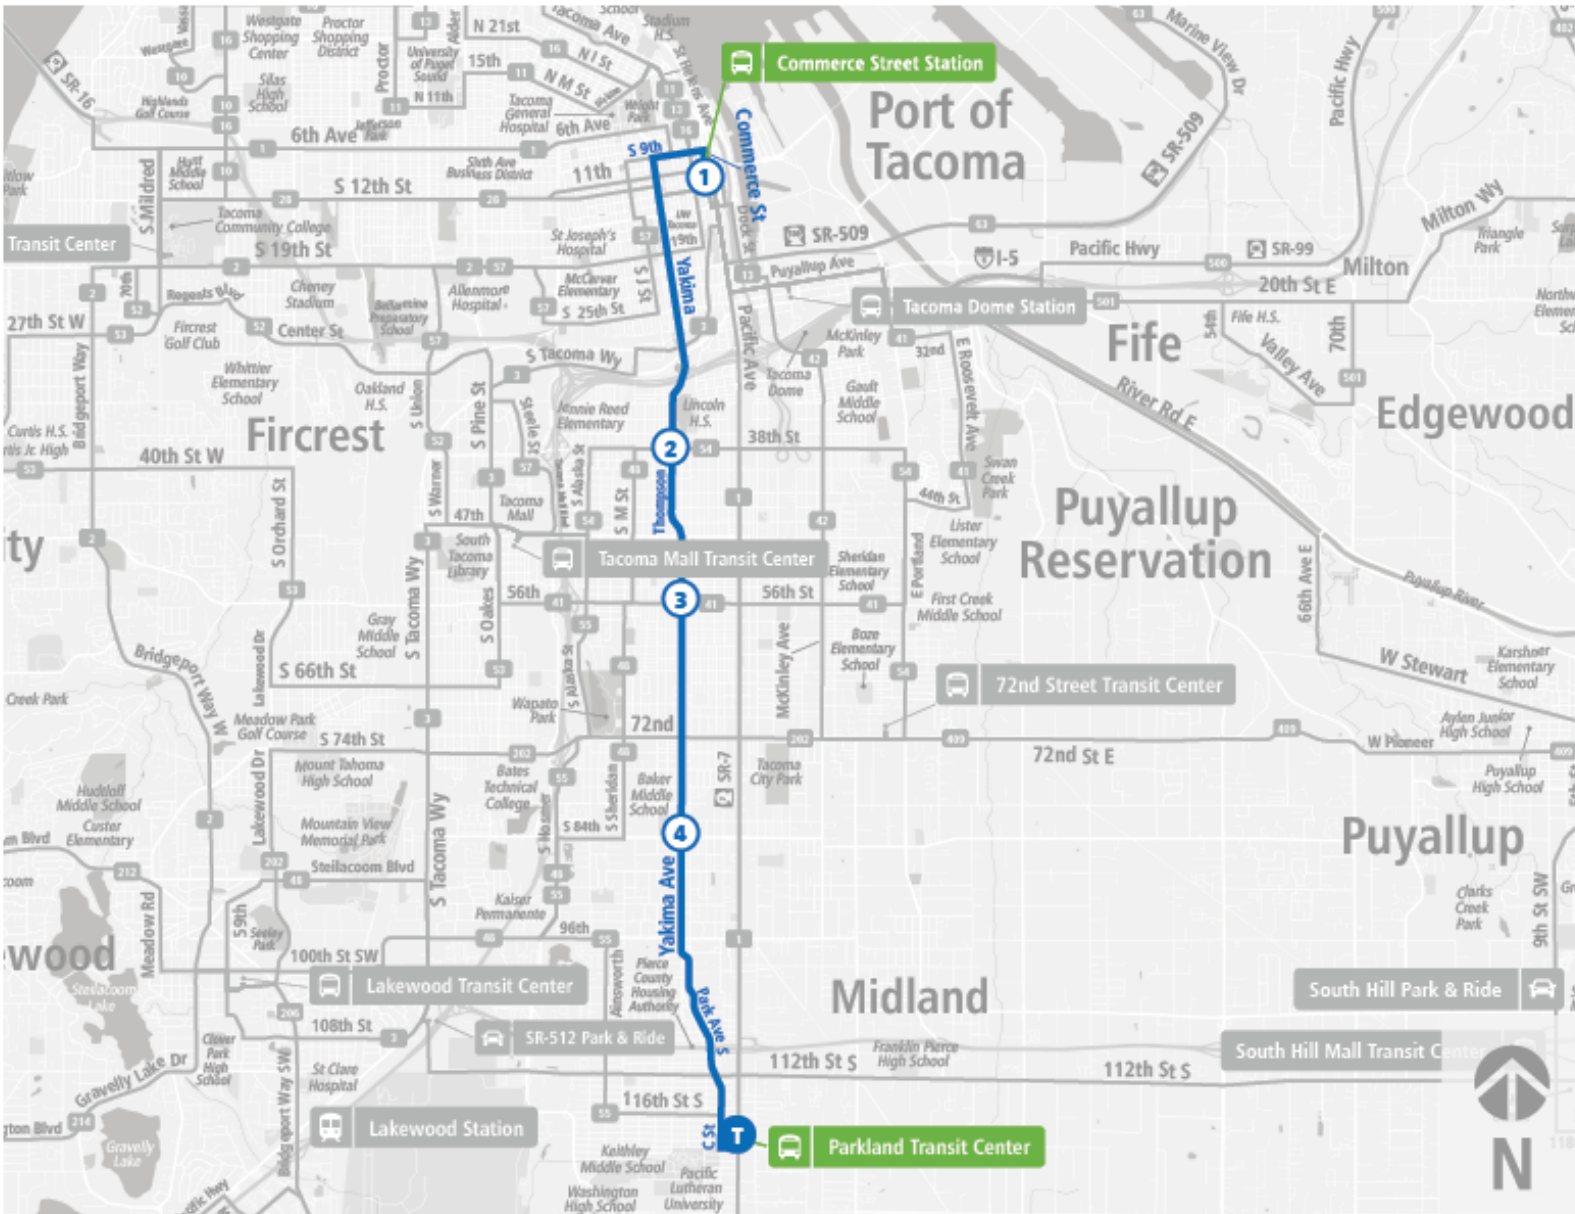

Route 45 Yakima

Route 45 Yakima | Parkland TC to Commerce St Station - Zone B

**WEEKDAY**

Parkland TC	Yakima Ave S & S 84th St	Yakima Ave S & S 56th St	Thompson Ave & S 38th St	Commerce St Station - Zone B
05:05 AM	05:12 AM	05:18 AM	05:21 AM	05:35 AM
05:45 AM	05:52 AM	05:58 AM	06:01 AM	06:15 AM
06:15 AM	06:22 AM	06:28 AM	06:31 AM	06:46 AM
06:45 AM	06:52 AM	06:58 AM	07:01 AM	07:16 AM
07:15 AM	07:22 AM	07:28 AM	07:32 AM	07:47 AM
07:45 AM	07:52 AM	07:58 AM	08:02 AM	08:17 AM
08:15 AM	08:22 AM	08:28 AM	08:32 AM	08:47 AM
08:45 AM	08:52 AM	08:58 AM	09:02 AM	09:17 AM
09:15 AM	09:22 AM	09:28 AM	09:32 AM	09:47 AM
09:45 AM	09:52 AM	09:58 AM	10:02 AM	10:17 AM
10:15 AM	10:22 AM	10:28 AM	10:32 AM	10:47 AM
10:45 AM	10:52 AM	10:58 AM	11:02 AM	11:17 AM
11:15 AM	11:22 AM	11:28 AM	11:32 AM	11:47 AM
11:45 AM	11:52 AM	11:58 AM	12:02 PM	12:17 PM
12:15 PM	12:22 PM	12:28 PM	12:32 PM	12:47 PM
12:45 PM	12:52 PM	12:58 PM	01:02 PM	01:17 PM
01:15 PM	01:22 PM	01:28 PM	01:32 PM	01:47 PM
01:45 PM	01:52 PM	01:58 PM	02:02 PM	02:17 PM
02:15 PM	02:22 PM	02:28 PM	02:32 PM	02:47 PM
02:45 PM	02:52 PM	02:58 PM	03:02 PM	03:17 PM
03:15 PM	03:22 PM	03:28 PM	03:32 PM	03:47 PM
03:45 PM	03:52 PM	03:58 PM	04:02 PM	04:17 PM
04:15 PM	04:22 PM	04:28 PM	04:32 PM	04:47 PM
04:45 PM	04:52 PM	04:58 PM	05:01 PM	05:16 PM
05:25 PM	05:32 PM	05:38 PM	05:41 PM	05:56 PM
06:25 PM	06:32 PM	06:38 PM	06:41 PM	06:56 PM
07:25 PM	07:32 PM	07:38 PM	07:41 PM	07:56 PM
08:25 PM	08:32 PM	08:37 PM	08:40 PM	08:55 PM
09:25 PM	09:32 PM	09:37 PM	09:40 PM	09:55 PM
Parkland TC	Yakima Ave S & S 84th St	Yakima Ave S & S 56th St	Thompson Ave & S 38th St	Commerce St Station - Zone B