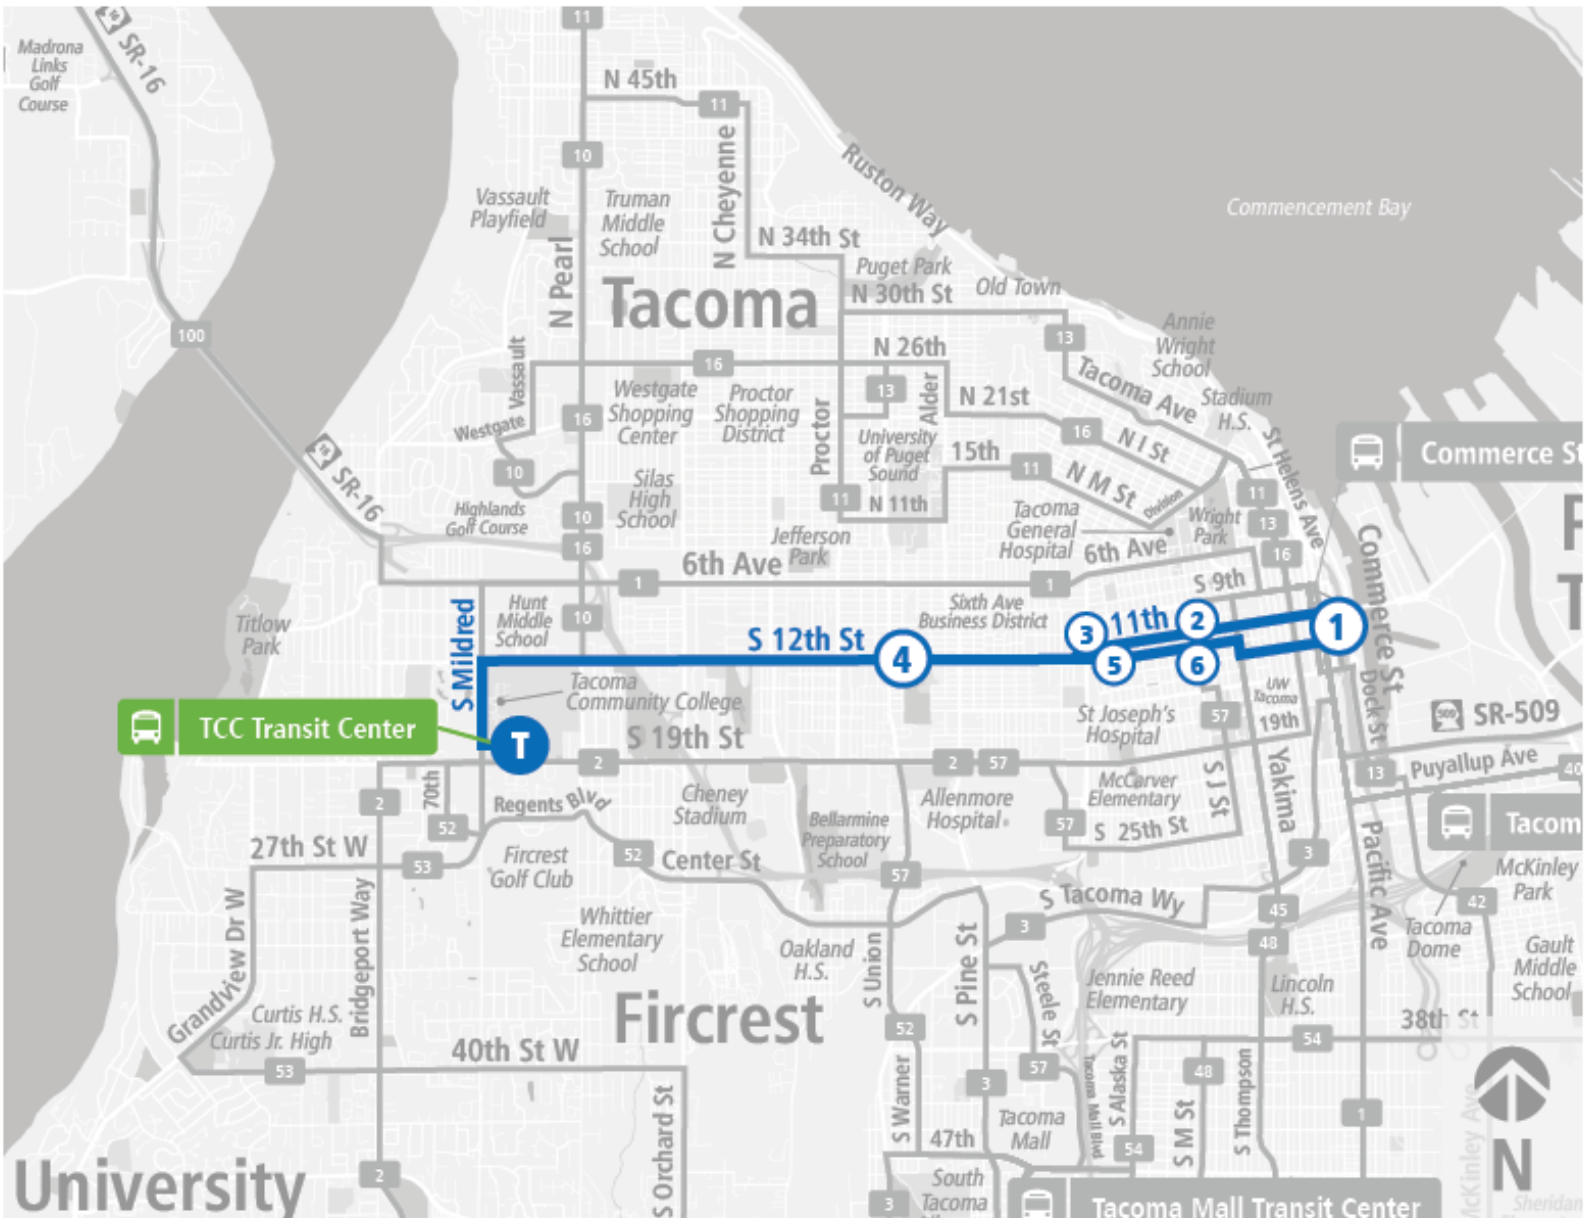

Route 28 S 12th St

Route 28 S 12th St | TCC TC to A St & E 12th St

**WEEKDAY**

TCC TC	12th St S & Union Ave	Earnest S Brazill St & Sprague	Earnest S Brazill St & MLK Jr Wy	A St & E 12th St
06:45 AM	06:53 AM	06:55 AM	06:58 AM	07:07 AM
07:15 AM	07:23 AM	07:25 AM	07:28 AM	07:37 AM
07:45 AM	07:53 AM	07:56 AM	07:59 AM	08:08 AM
08:15 AM	08:23 AM	08:26 AM	08:29 AM	08:38 AM
08:45 AM	08:53 AM	08:56 AM	08:59 AM	09:08 AM
09:15 AM	09:23 AM	09:26 AM	09:29 AM	09:38 AM
09:45 AM	09:53 AM	09:56 AM	09:59 AM	10:08 AM
10:15 AM	10:23 AM	10:26 AM	10:29 AM	10:38 AM
10:45 AM	10:53 AM	10:56 AM	10:59 AM	11:08 AM
11:15 AM	11:23 AM	11:26 AM	11:29 AM	11:38 AM
11:45 AM	11:53 AM	11:56 AM	11:59 AM	12:08 PM
12:15 PM	12:23 PM	12:26 PM	12:29 PM	12:38 PM
12:45 PM	12:53 PM	12:56 PM	12:59 PM	01:08 PM
01:15 PM	01:23 PM	01:26 PM	01:29 PM	01:38 PM
01:45 PM	01:53 PM	01:56 PM	01:59 PM	02:08 PM
02:15 PM	02:23 PM	02:26 PM	02:29 PM	02:38 PM
02:45 PM	02:53 PM	02:56 PM	02:59 PM	03:08 PM
03:15 PM	03:23 PM	03:26 PM	03:29 PM	03:38 PM
03:45 PM	03:53 PM	03:56 PM	03:59 PM	04:08 PM
04:12 PM	04:20 PM	04:23 PM	04:26 PM	04:35 PM
04:45 PM	04:53 PM	04:56 PM	04:59 PM	05:08 PM
05:15 PM	05:23 PM	05:26 PM	05:28 PM	05:37 PM
05:45 PM	05:53 PM	05:56 PM	05:58 PM	06:07 PM
06:15 PM	06:23 PM	06:26 PM	06:28 PM	06:37 PM
07:15 PM	07:23 PM	07:26 PM	07:28 PM	07:37 PM
08:15 PM	08:22 PM	08:25 PM	08:27 PM	08:35 PM
09:15 PM	09:22 PM	09:25 PM	09:27 PM	09:34 PM
TCC TC	12th St S & Union Ave	Earnest S Brazill St & Sprague	Earnest S Brazill St & MLK Jr Wy	A St & E 12th St